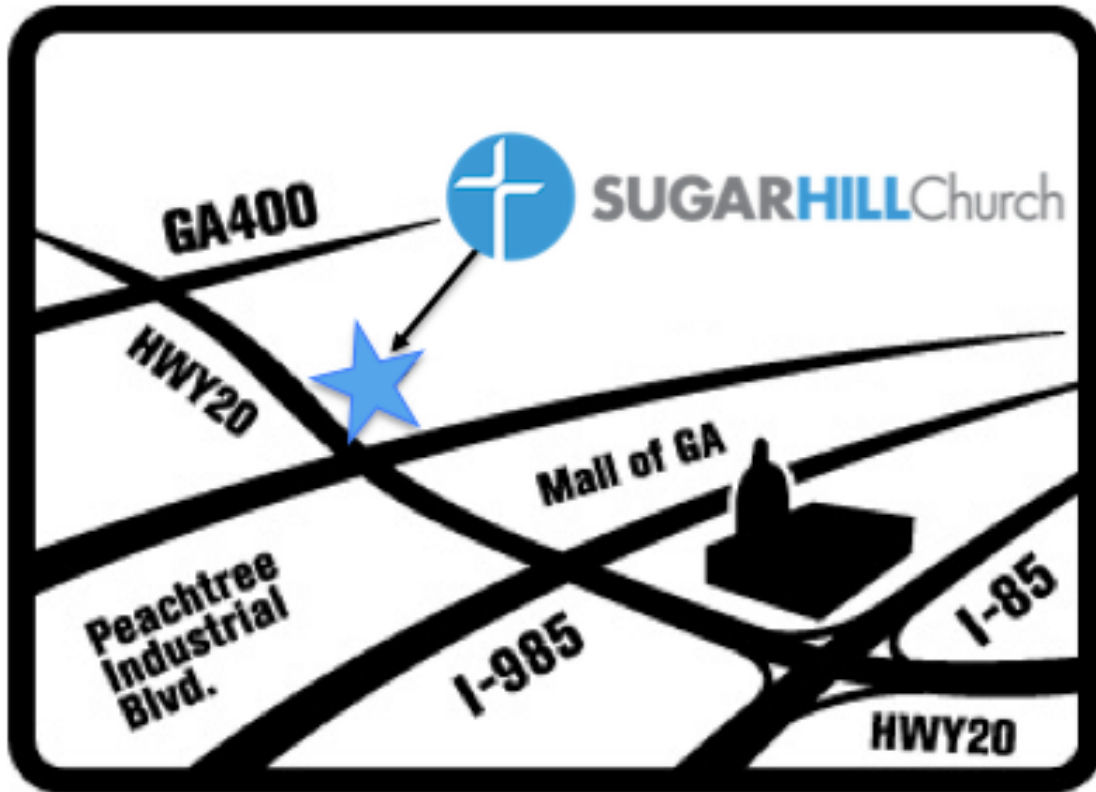

DIRECTIONS

We are located between Interstate 985 and GA 400 just north of Peachtree Industrial Boulevard on GA Hwy 20.

[Click here](#) for directions from your house.

Please note, when you click the directions link, a new window will open. If you use a pop-up blocker, make sure to allow pop-ups to open from this site.